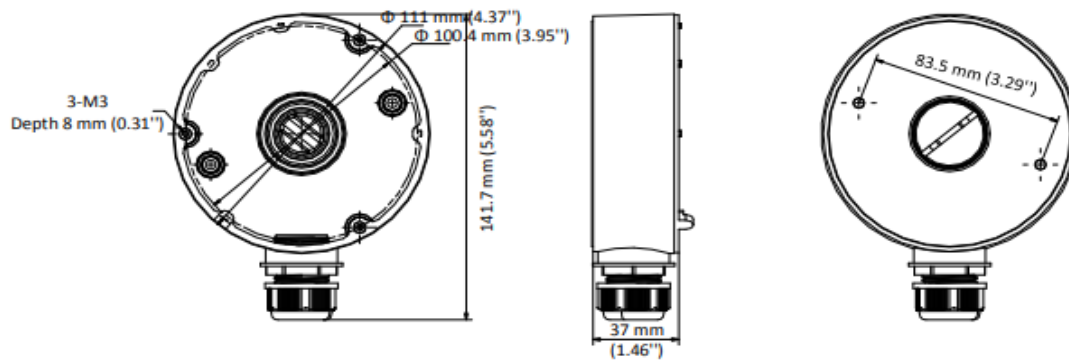

DS-1280ZJ-DM18

Junction Box

Feature

- Aluminum alloy material with surface spray treatment
- With cable hole(s)

Dimension

Available Model

DS-1280ZJ-DM18

Parameter

| Model | DS-1280ZJ-DM18 |
|------------|---|
| Parameters | Junction Box |
| Appearance | Hikvision White |
| Material | Aluminum Alloy |
| Dimension | $\Phi 111 \text{ mm}$ ($\Phi 4.37''$) |
| Weight | Approx. 150 g (0.33 lb.) |

Note

- The junction box should be installed on a flat surface.
- Waterproof rubber is necessary for outdoor application.
- The wall should be capable of supporting over 3 times as much as the total weight of the camera and the junction box.
- The maximum load capacity of the junction box is 4.5 kg (9.92 lb.).